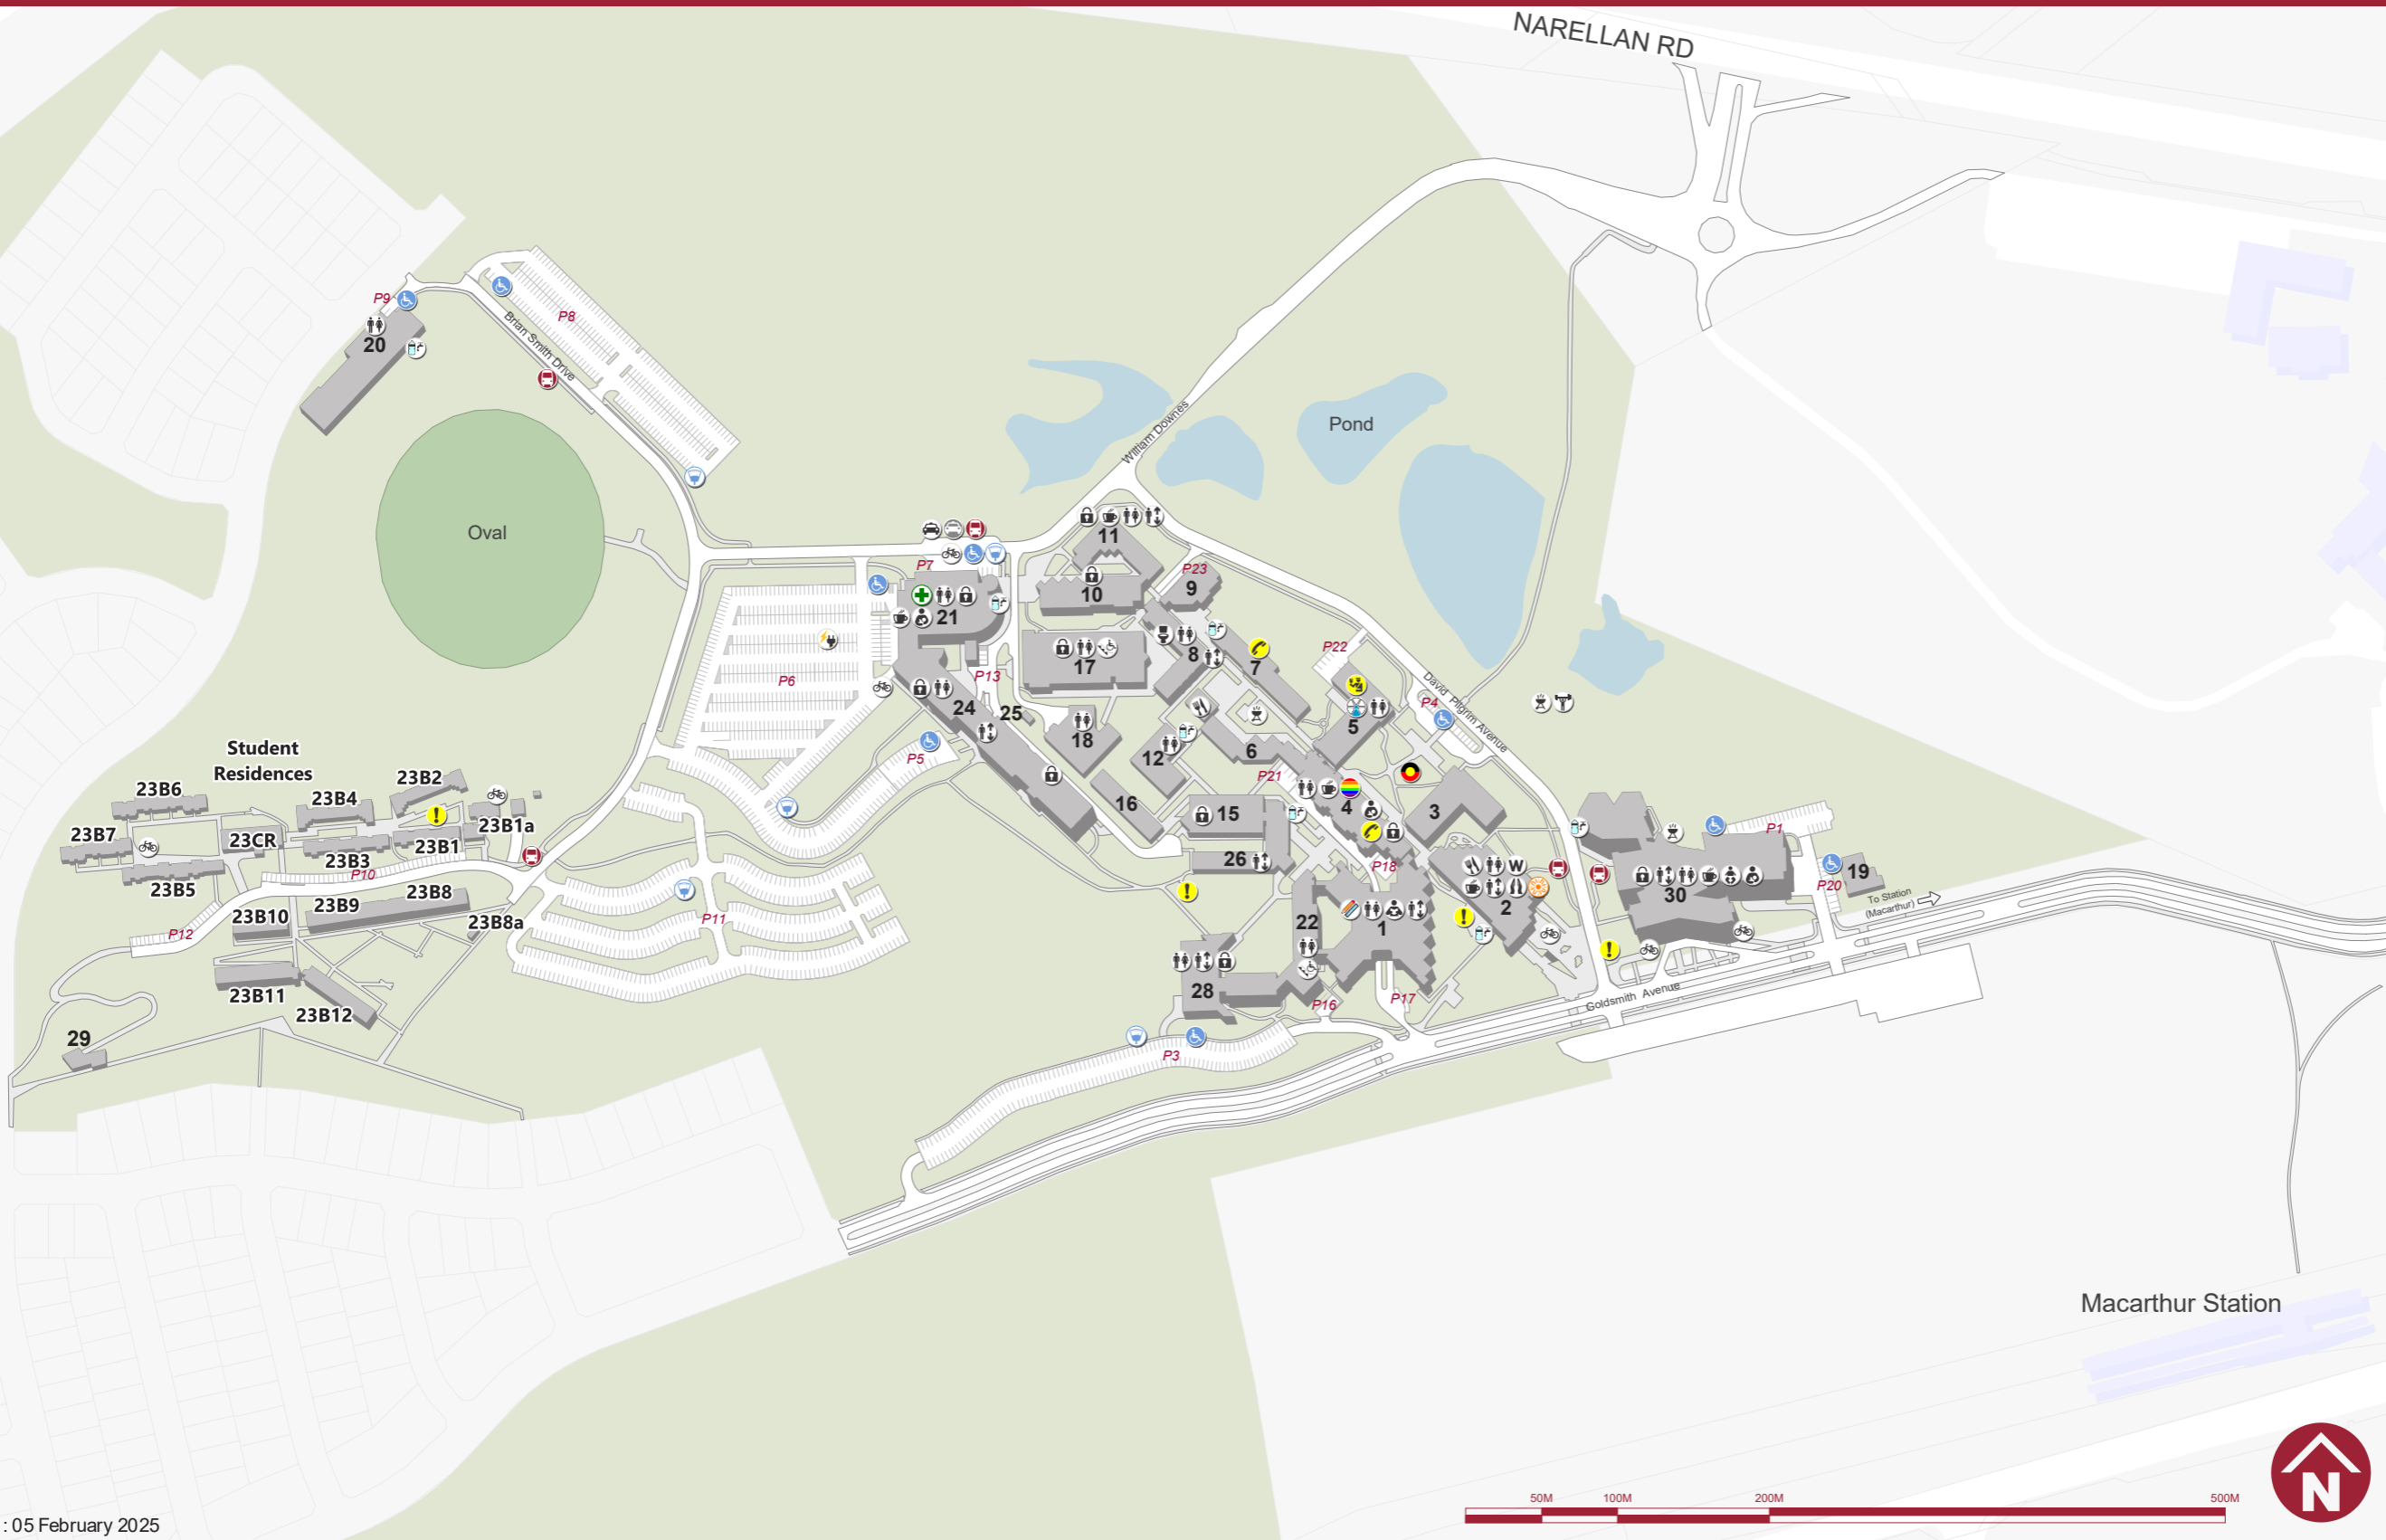

Campbelltown campus

WESTERN SYDNEY UNIVERSITY

W

- Accessible Lift
- Accessible Parking
- Baby Change Room
- Bike Rack
- Campus Safety & Security Office
- Emergency Contact Point
- Emergency Phone
- EV Charging Station
- Filtered Water Refill Station
- First Aid
  For first aid & emergencies contact Campus Safety & Security
- First Peoples Garden
- Food Outlets
- Gender Neutral Bathroom
- Kitchenette
- Learning Commons
- Library
- Lift
- Lockers
- Multi Faith Centre
- NRMA Meeting Point
- Outdoor BBQ
- Outdoor Gym
- Parent Room
- Parking Ticket Machine
- Public Toilets (including Accessible)
  Enhanced Access Toilet located in building 1
- Queer Room
- Shuttle Bus Stop
- Stationery Vending Machine
- Student Central
- Taxi Pickup Point
- Women Room
- Western Sydney University is a smoke-free environment

Date created : 05 February 2025

Badanami Centre for Indigenous Education	3	Food Outlets	Observatory	29	Biomedical Sciences Labs	8, 17, 18, 21	Molecular Medicine Research Group	30	Student Representative Council	4
Childcare Centre	19	Jamaica Blue	2 PASS Program	22	Chinese Medicine Centre	24	School of Nursing & Midwifery	7	Student Welfare Service	5
Computer Labs & IT Support	12	Sushi OK	2 Queer Room	4	Health Science Advanced Education & Research Facility	28	Clinical Placement Unit	26	Translational Health Research Institute	3
Counselling Service	5	The Daily Dose	6 School Computer Labs	6	Paramedicine	22	Clinical Practice Labs	15	Uniclinic	24
CPSU - Professional Staff Union	21	Library	1 School of Business	22	Speech Pathology	24	Research	17	Western Sydney University Village	23B1
Department of Industry	1	Multi Faith Centre & Chaplaincy	2 School of Computer, Data & Mathematical Sciences	26	Sport & Exercise Science	20	School of Science	21	Womens Room	2
Disability Service	5	Muslim Prayer Rooms	2 School of Health Sciences	24	School of Law	22	Solar Energy Technologies	16, 18		
Division of Infrastructure & Commercial	21	Nanoscale Organisation & Dynamics Research	17 Anatomy Labs	24	School of Medicine	Ainsworth Building 30	Student Events	2		

Security Assistance - 4620 3131 Internal Ext - 3131
Emergency Only - 1300 737 003 Internal Ext - 2300

For operational times and current locations of Shuttle Buses please go to westernsydney.edu.au/shuttlebus